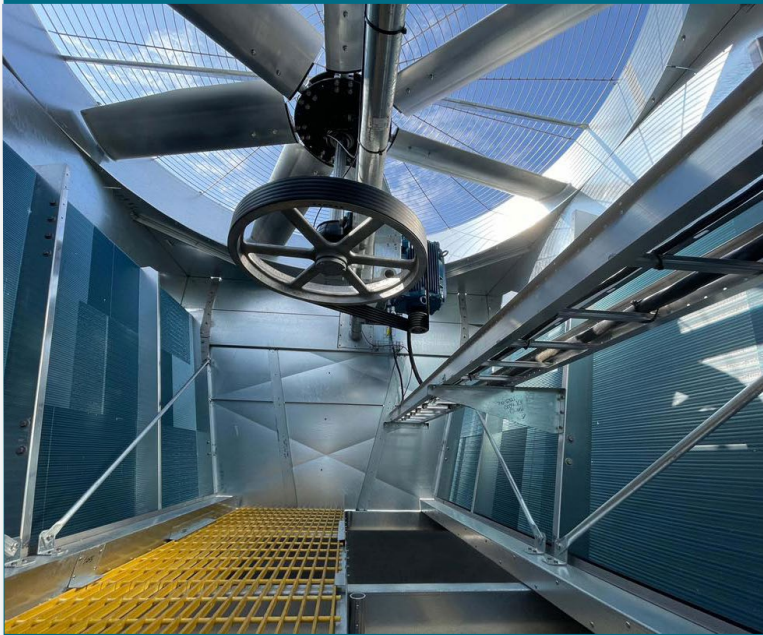

evapco

Service Platform Retrofit Kits

Available For ALL Manufacturers'
Cooling Towers, Closed Circuit Fluid
Coolers and Evaporative Condensers

Customizable **Layout**

Service platforms can be designed to accommodate existing site conditions including ladder location for easiest access to platform.

Improve **Safety**

Self-supporting platforms with access ladder designed for easy field installation. Available with safety cages and ladder guards.

Easy **Accessibility**

Our platforms allow for easy access to internal and external components of the unit.

Simplify **Maintenance**

The addition of a service platform retrofit kit can allow for a more simplified routine maintenance schedule for your unit.

Visit our website at [https://www.evapco.com/
find-your-representative](https://www.evapco.com/find-your-representative) for the
Mr. GoodTower® Service Center or
Representative near you.